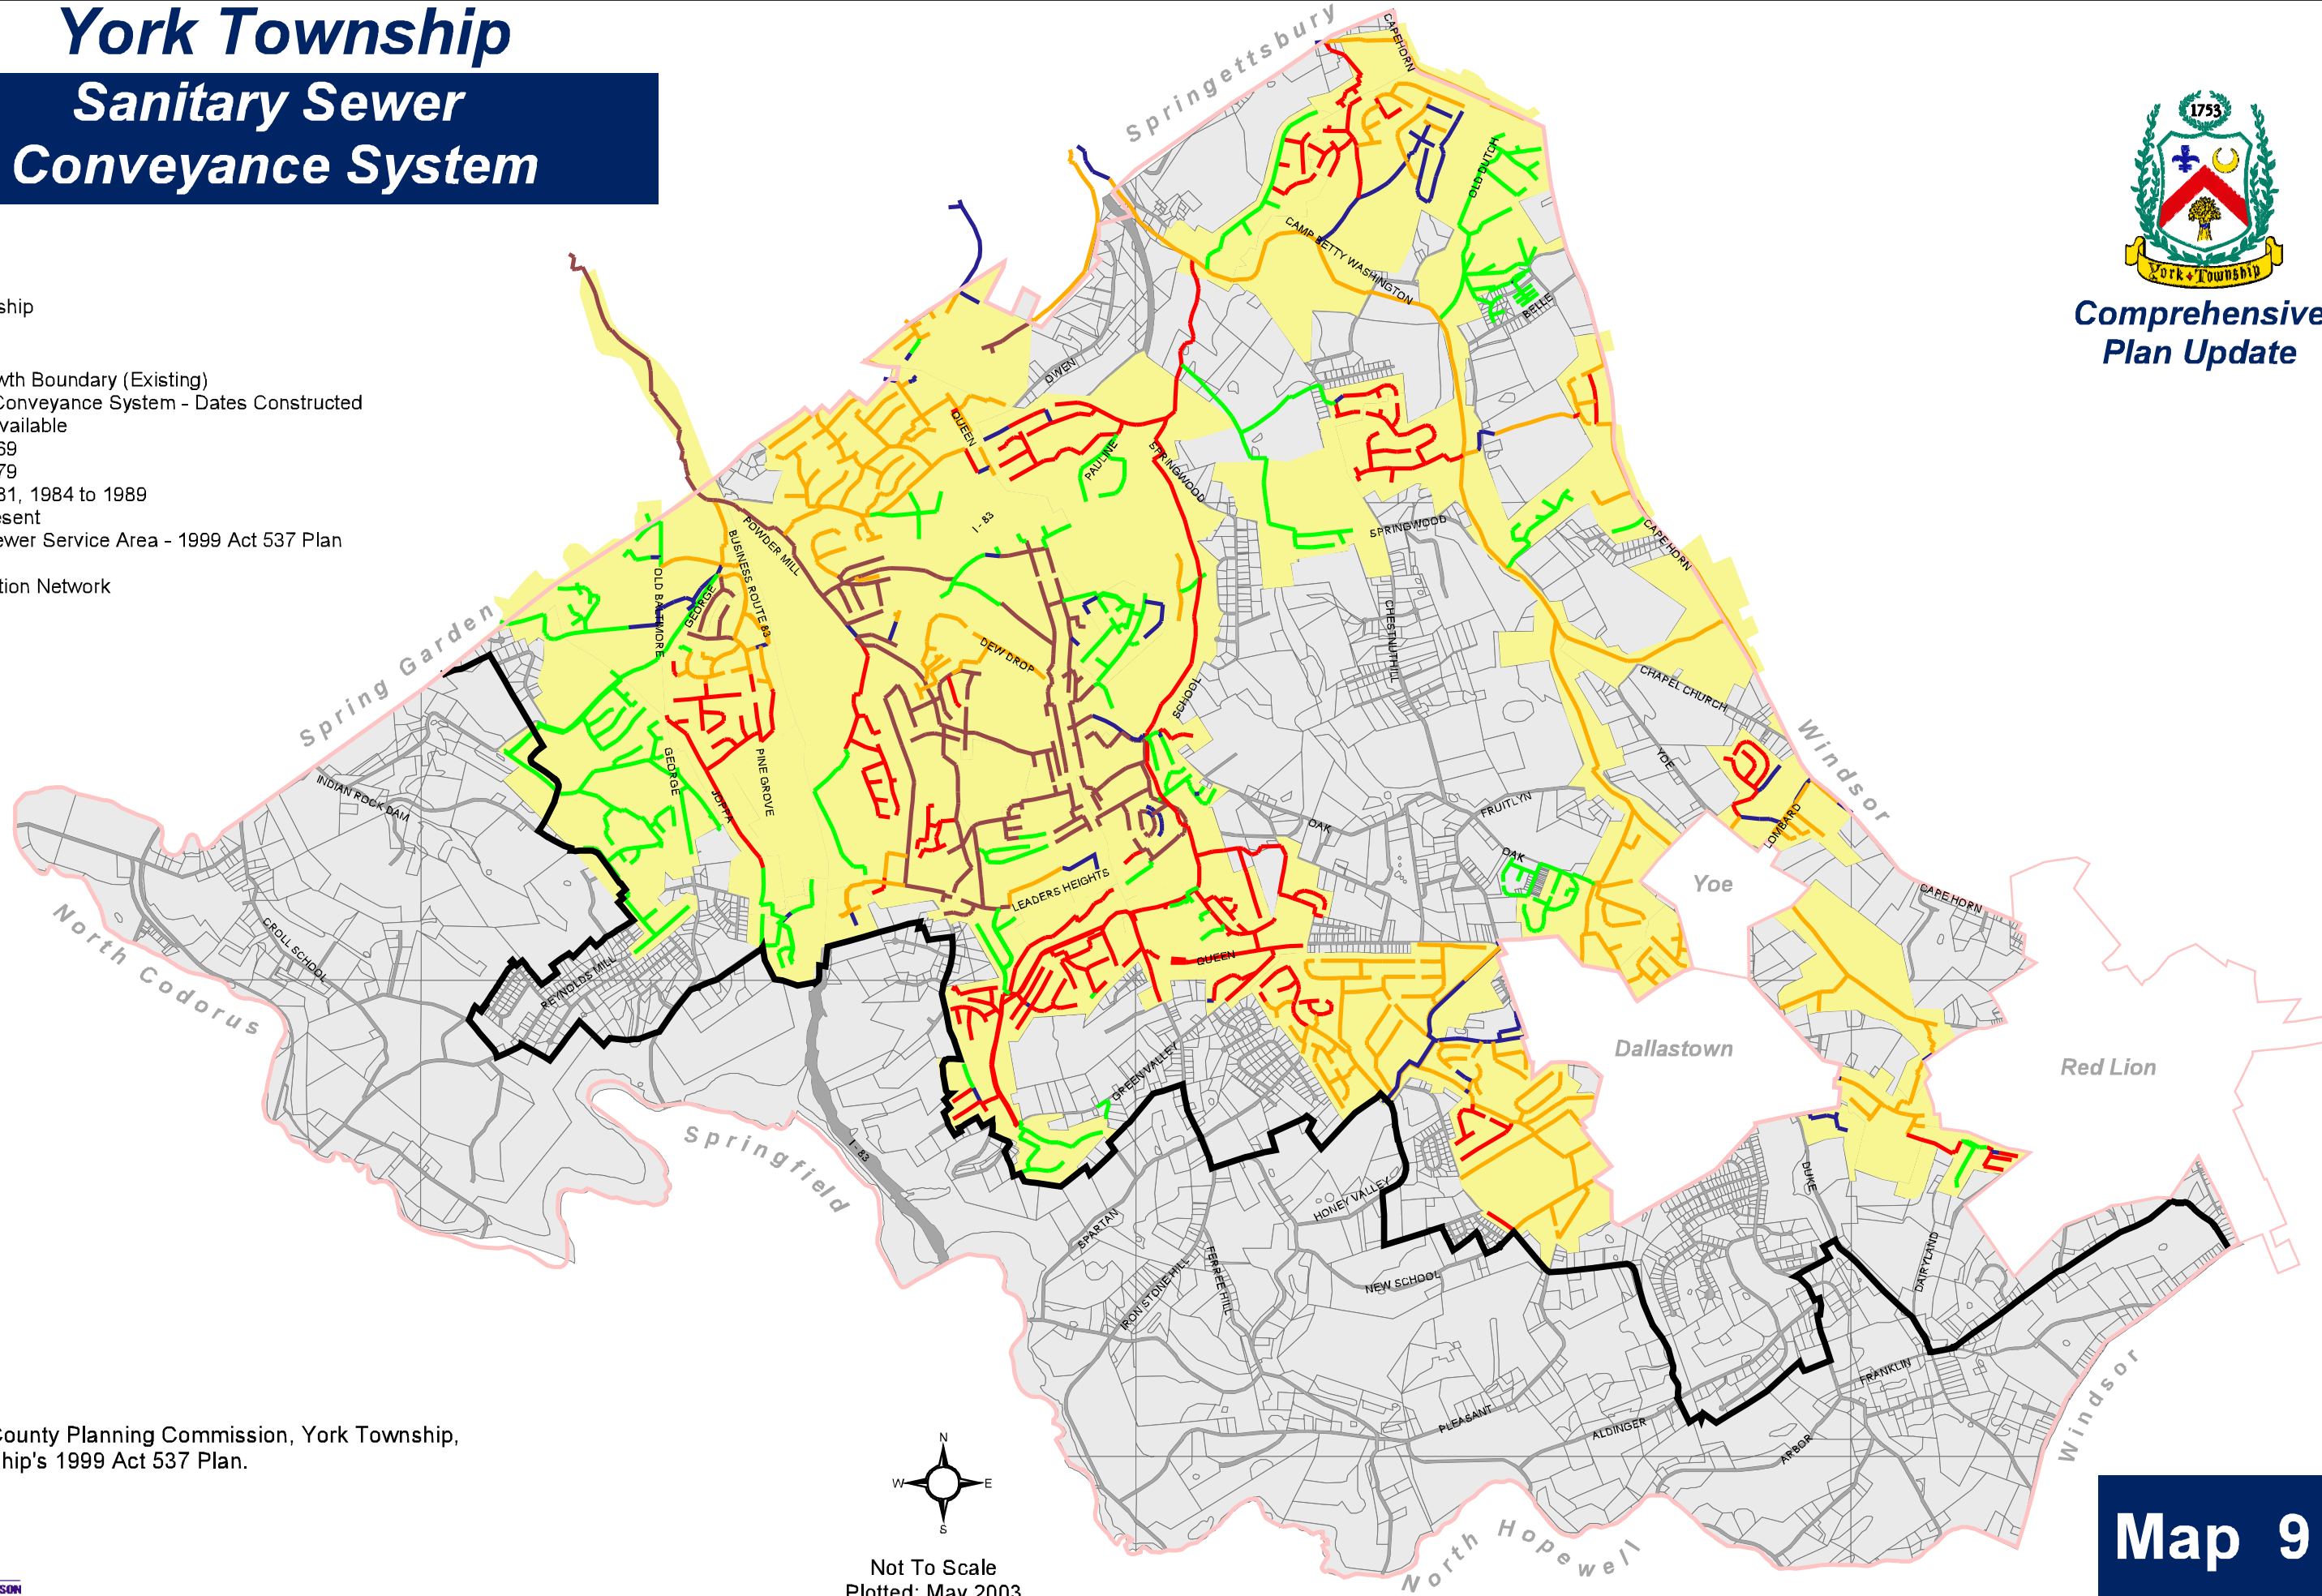

# York Township Sanitary Sewer Conveyance System

Comprehensive  
Plan Update

## Legend

- Boundaries
- York Township
  - Boroughs
- Urban Growth Boundary (Existing)
- Sanitary Sewer Conveyance System - Dates Constructed
- █ Date Not Available
  - █ 1964 to 1969
  - █ 1970 to 1979
  - █ 1980 to 1981, 1984 to 1989
  - █ 1990 to present
- Sanitary Sewer Service Area - 1999 Act 537 Plan
- 
- Transportation Network
- 
- Parcels

Sources: York County Planning Commission, York Township, and York Township's 1999 Act 537 Plan.

Not To Scale  
Plotted: May 2003