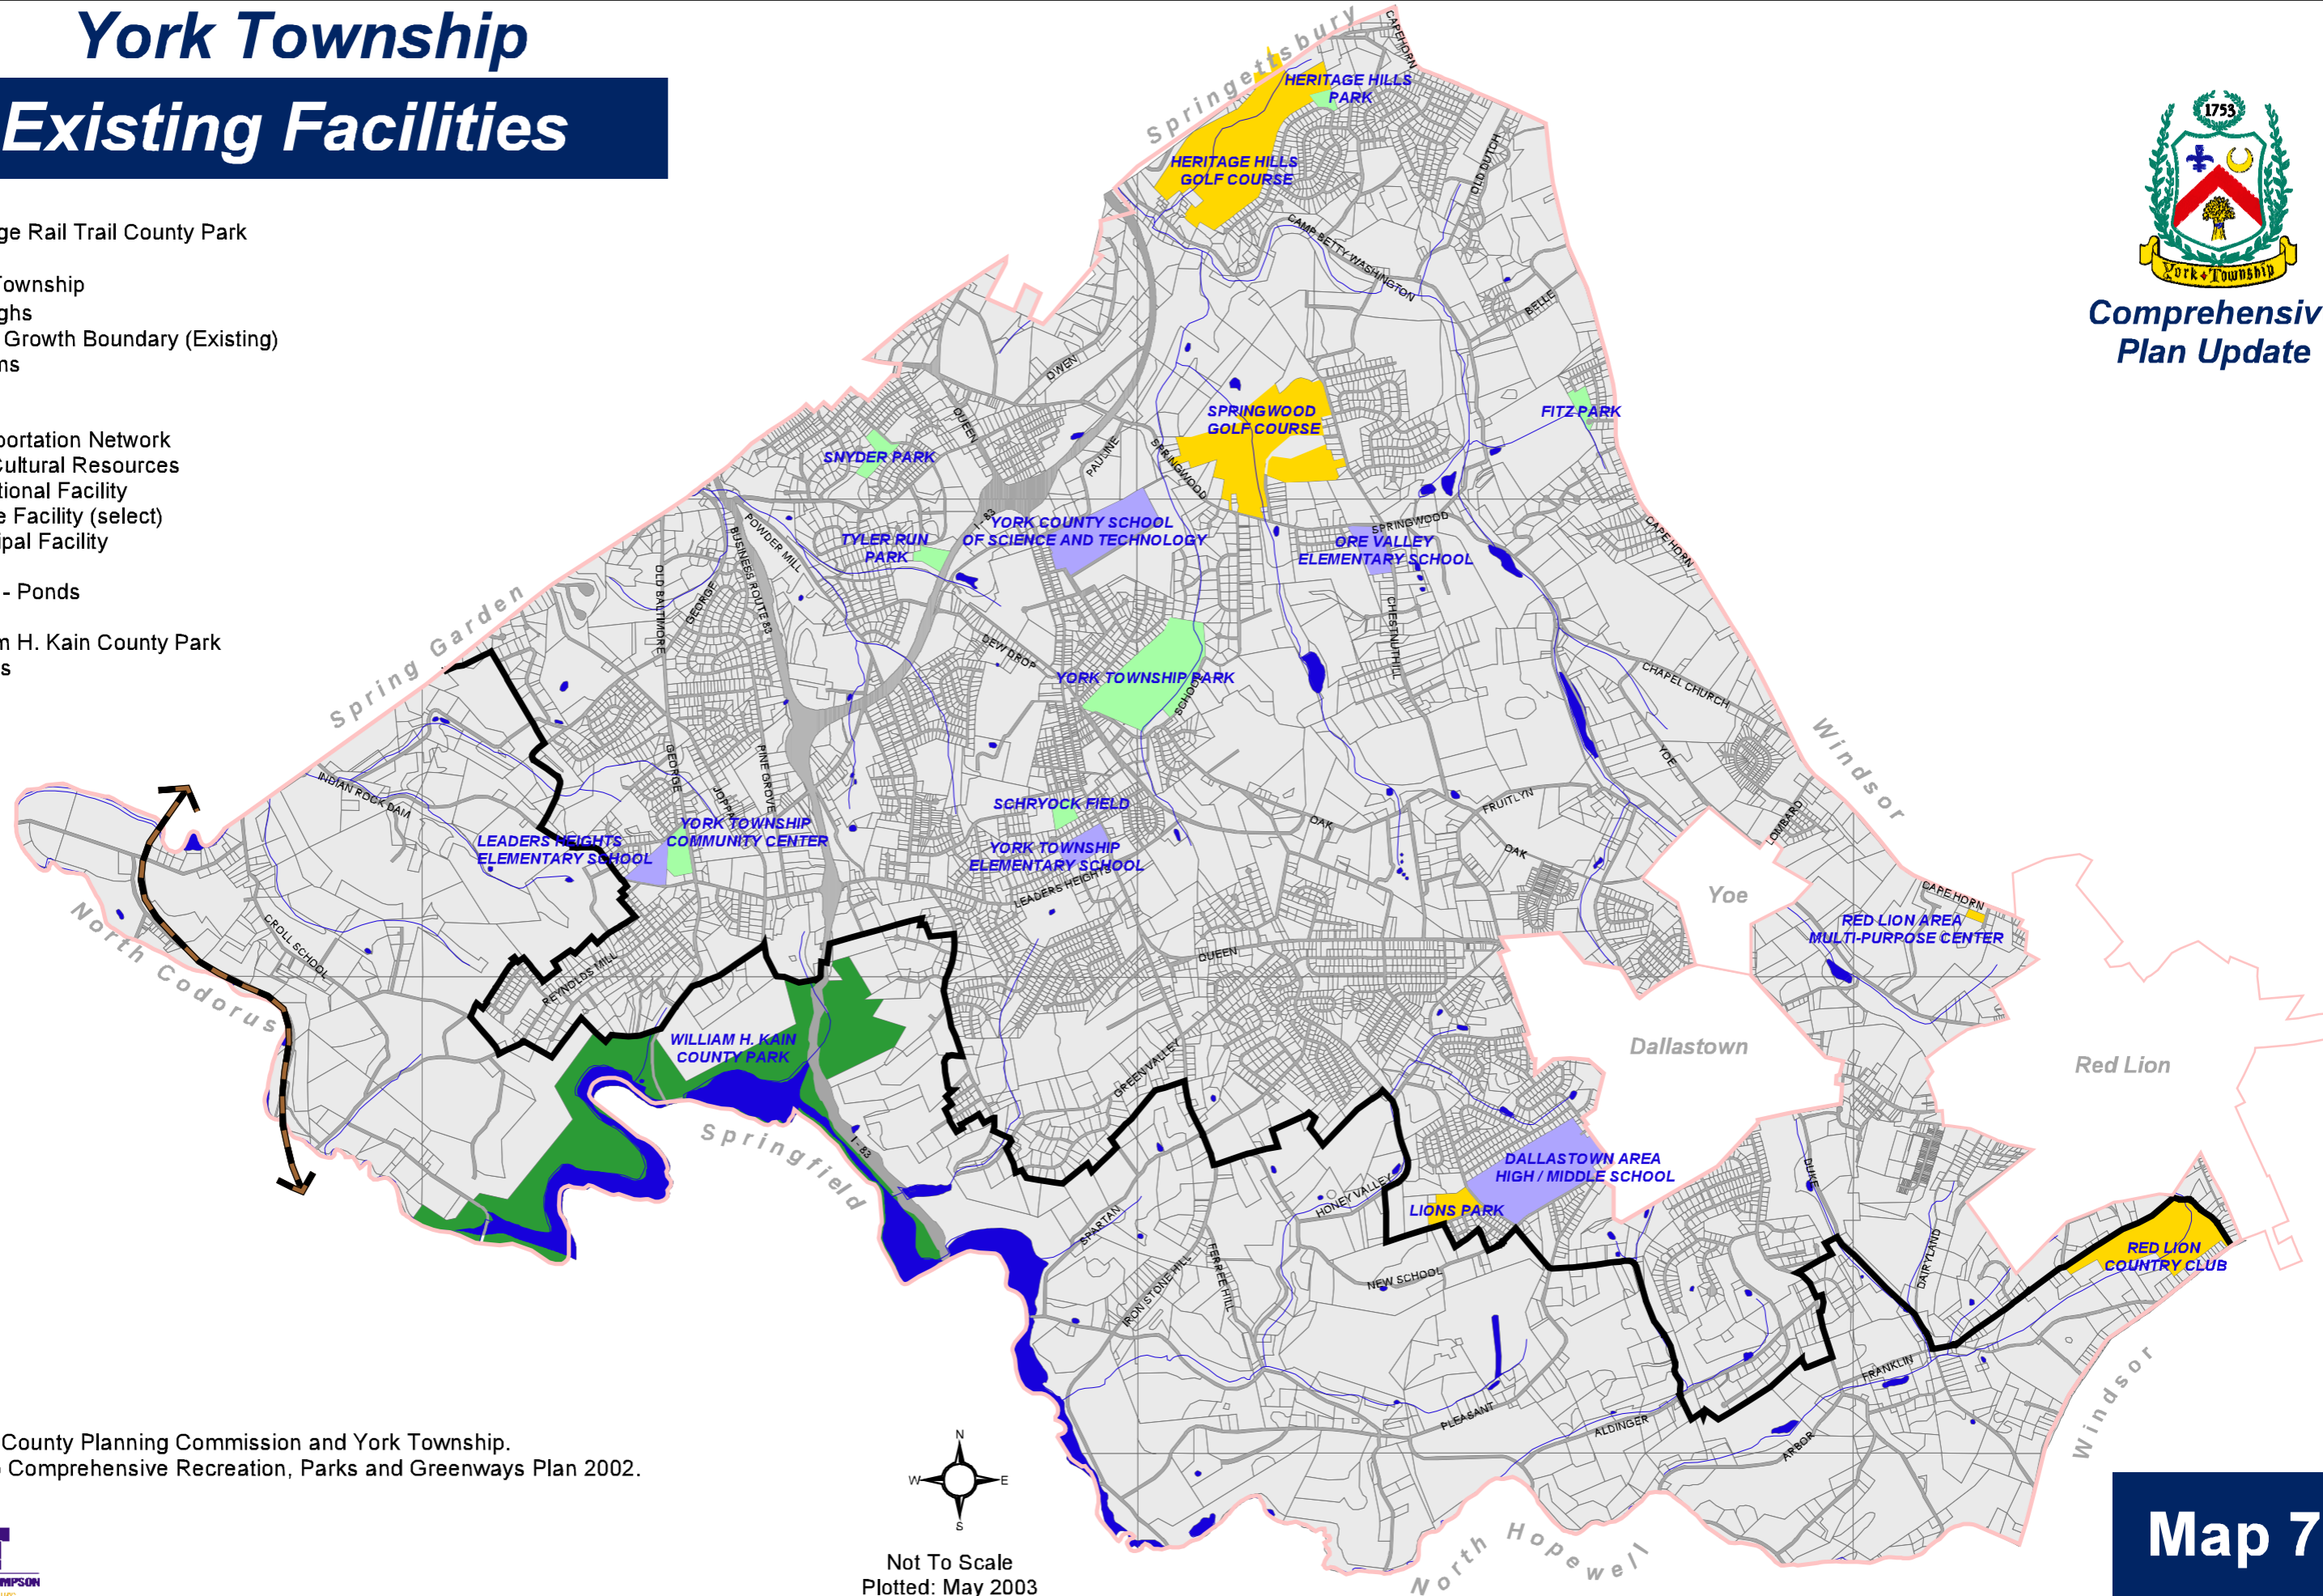

York Township

Existing Facilities

Legend

-  Heritage Rail Trail County Park
-  Boundaries
-  York Township
-  Boroughs
-  Urban Growth Boundary (Existing)
-  Streams

-  Transportation Network
-  Parks and Cultural Resources
-  Institutional Facility
-  Private Facility (select)
-  Municipal Facility

-  Lakes - Ponds

-  William H. Kain County Park
-  Parcels

Comprehensive
Plan Update

Sources: York County Planning Commission and York Township.
York Township Comprehensive Recreation, Parks and Greenways Plan 2002.

Not To Scale
Plotted: May 2003

Map 7