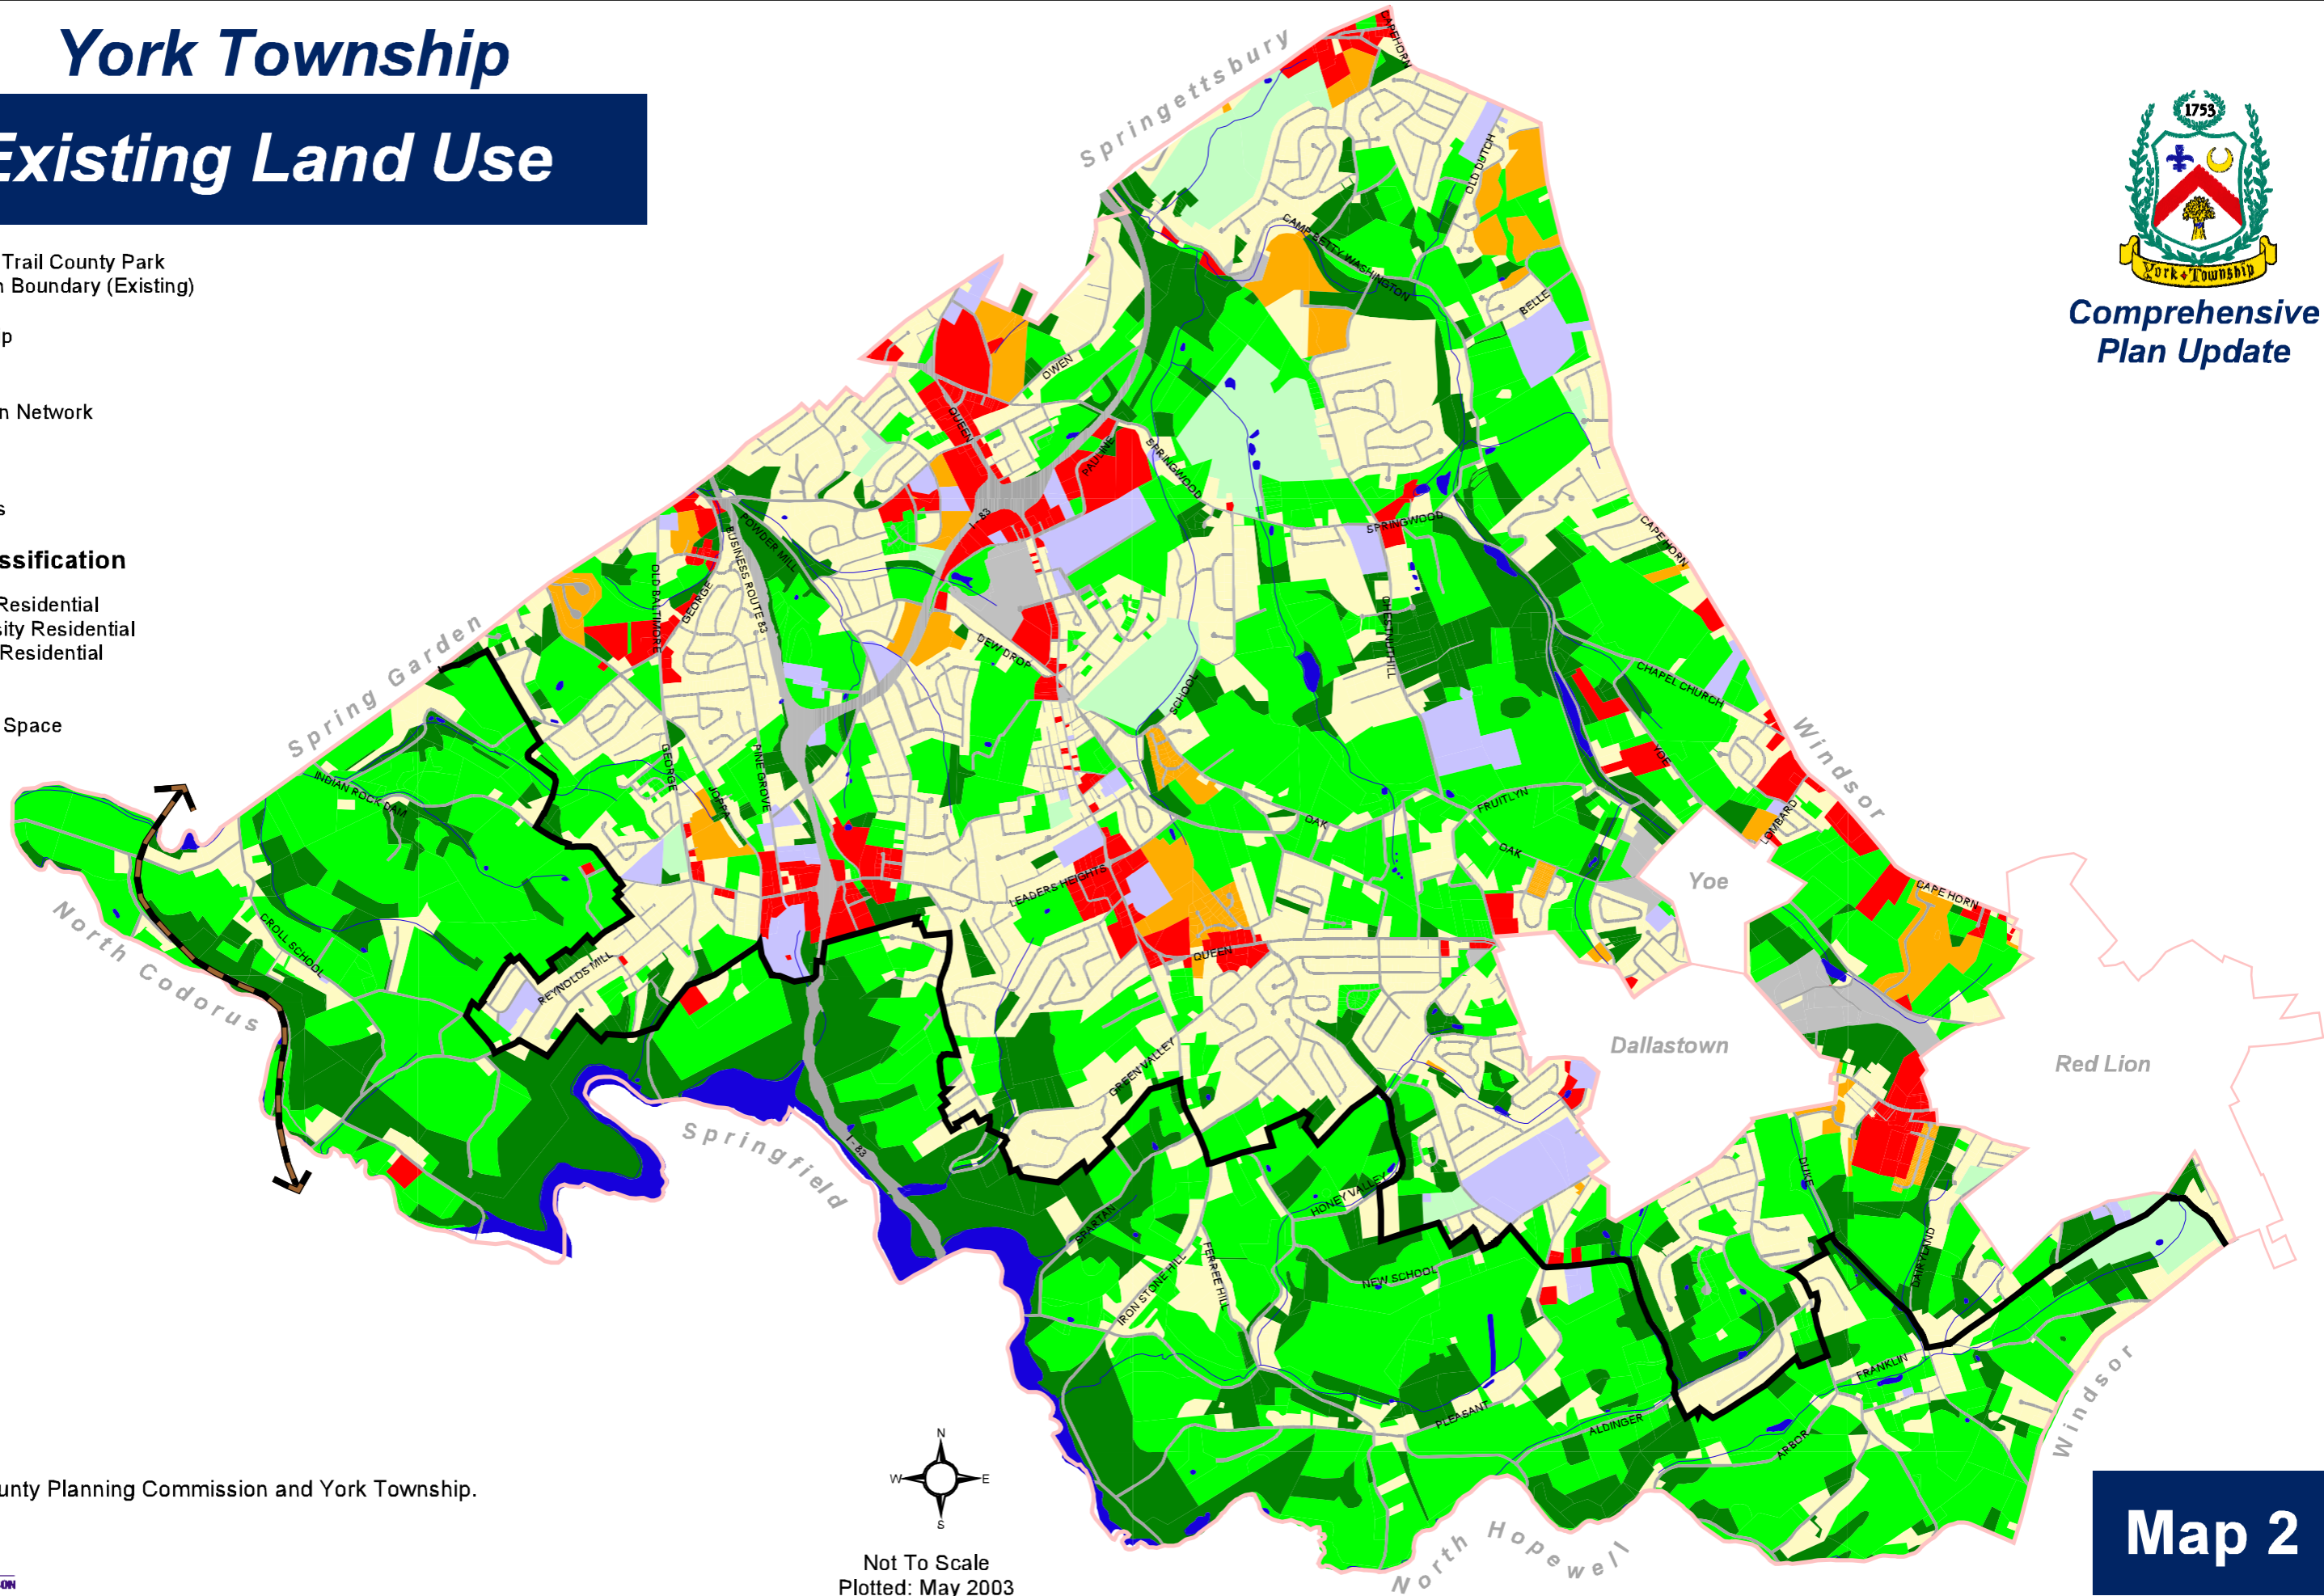

# York Township

## Existing Land Use

Comprehensive  
Plan Update

- Heritage Rail Trail County Park
- Urban Growth Boundary (Existing)
- Boundaries
- York Township
- Boroughs

Transportation Network

Streams

Lakes - ponds

### Land Use Classification

- Low Density Residential
- Medium Density Residential
- High Density Residential
- Commercial
- Industrial
- Parks / Open Space
- Agriculture
- Forest
- Institutional

Sources: York County Planning Commission and York Township.

Not To Scale  
Plotted: May 2003

Map 2